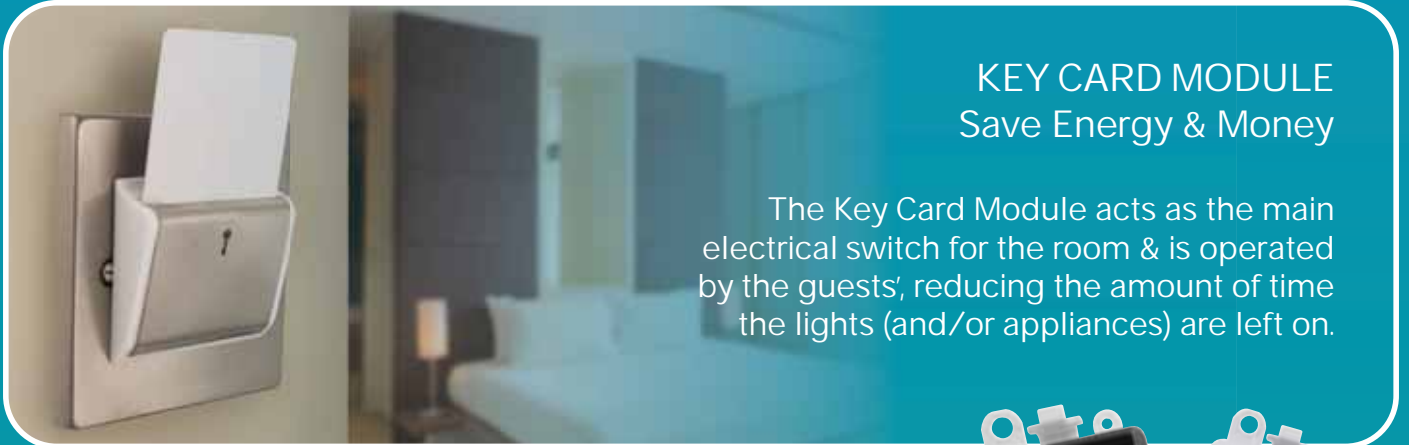

BESPOKE SOLUTIONS FOR MULTIPLE PROJECTS

KEY CARD MODULE Save Energy & Money

The Key Card Module acts as the main electrical switch for the room & is operated by the guests', reducing the amount of time the lights (and/or appliances) are left on.

LASER ETCHING SERVICE Create Unique Installations

We offer a bespoke laser etching service, which can be used on the modules from the Click® Wiring Accessory ranges.