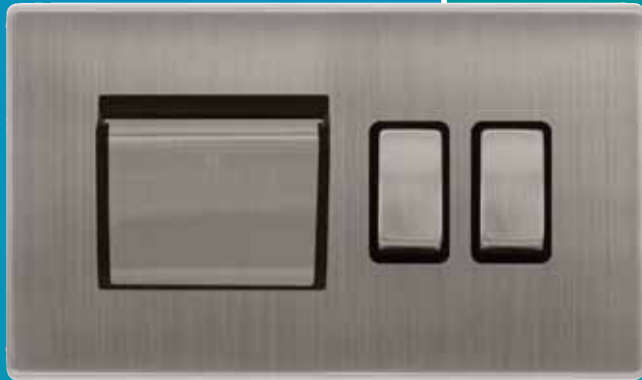

INCREASED GUEST SATISFACTION

NEW MODERN & ACCURATE HOTEL SOLUTIONS

new
media™

GRIDPRO®

HOTEL ACCESSORY PLATE 2 Gang Gridpro® Frontplate With Twin New Media™ Aperture

Our versatile GridPro® plate can be populated to perform multiple tasks using a combination of both GridPro® and New Media™ Modules.