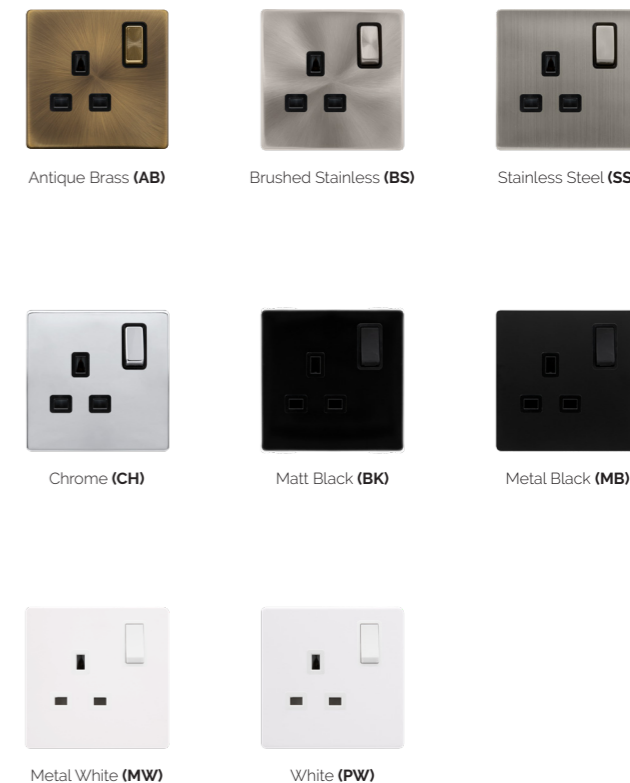

ALL YOU NEED TO KNOW

Definity™ Complete has evolved from our well established Define® flat plate accessory range and features all the same attributes including modular switching but without the visible fixing screws.

**EXAMPLE CODE
STRUCTURE**

**ADAPTIVE
PLATE FINISH**

Our Antique Brass Definity™ Complete plates are unique in their finish. The glossy grain adapts in different lighting and also absorbs its surrounding colours to create a really distinctive appearance.

**ENDLESS
COMBINATIONS**

The flexibility of our Definity™ Complete range is further enhanced with the range of cover plates and electrical inserts being available independently of each other.

**EXPLORE ALL OF
DEFINITY COMPLETE**

***AVAILABLE INSERT COLOURS**

*Definity Complete plates are available with Black or White inserts. Brushed Stainless and Stainless Steel are also available with Grey inserts. Matt Black, Black Nickel and Antique Brass are only available with black inserts.