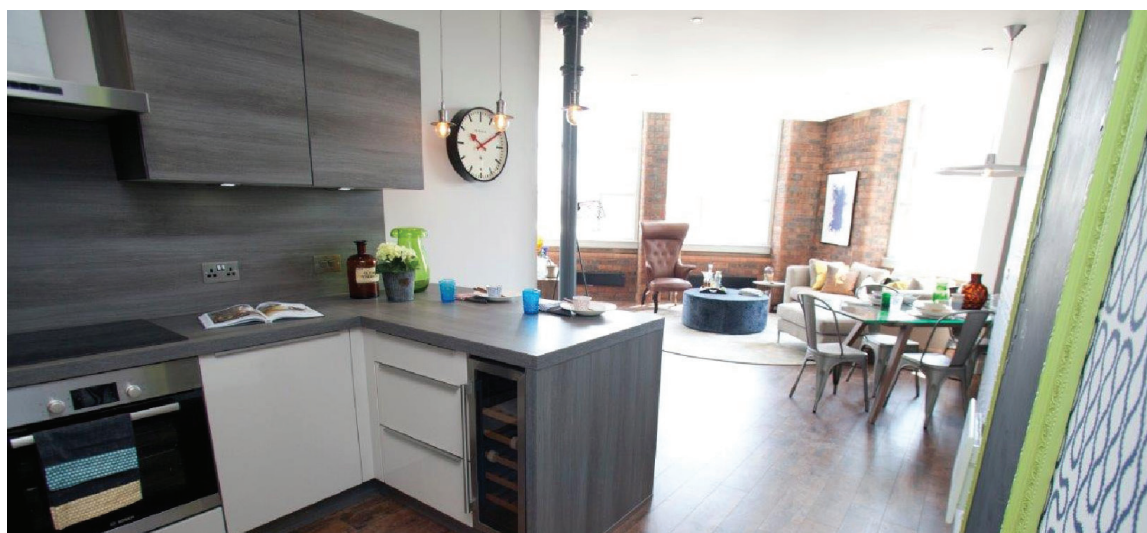

Scolmore Helps Transform Industrial Suburb

The transformation of the world's first industrial suburb – Ancoats, Manchester – sees stylish new apartment blocks juxtaposed against historic, listed buildings and all within walking distance of the heart of the city centre. Scolmore has played its part in the final phase of this redevelopment, supplying state of the art products from its wiring accessories collection for the Kennedy Building.

Kennedy Building is a brand new apartment development and part of the Royal Mills scheme - an eclectic mix of historic, listed mills and modern, new apartment buildings, which overlooks the rejuvenated Rochdale canal.

Switches and sockets from Scolmore's Deco range of decorative wiring accessories in a satin chrome finish are providing a stylish solution throughout the building – in all 48 apartments as well as the communal areas.

Electrical Contractor, Jim Newell, from Sure Connect Systems Ltd was responsible for the installation of Scolmore's products: "I have been using Scolmore's wiring accessory products across a whole range of projects over the last 20 years and know that I can rely on the quality of the products and the breadth of the range and be confident of excellent stock levels."

Scolmore
GROUP